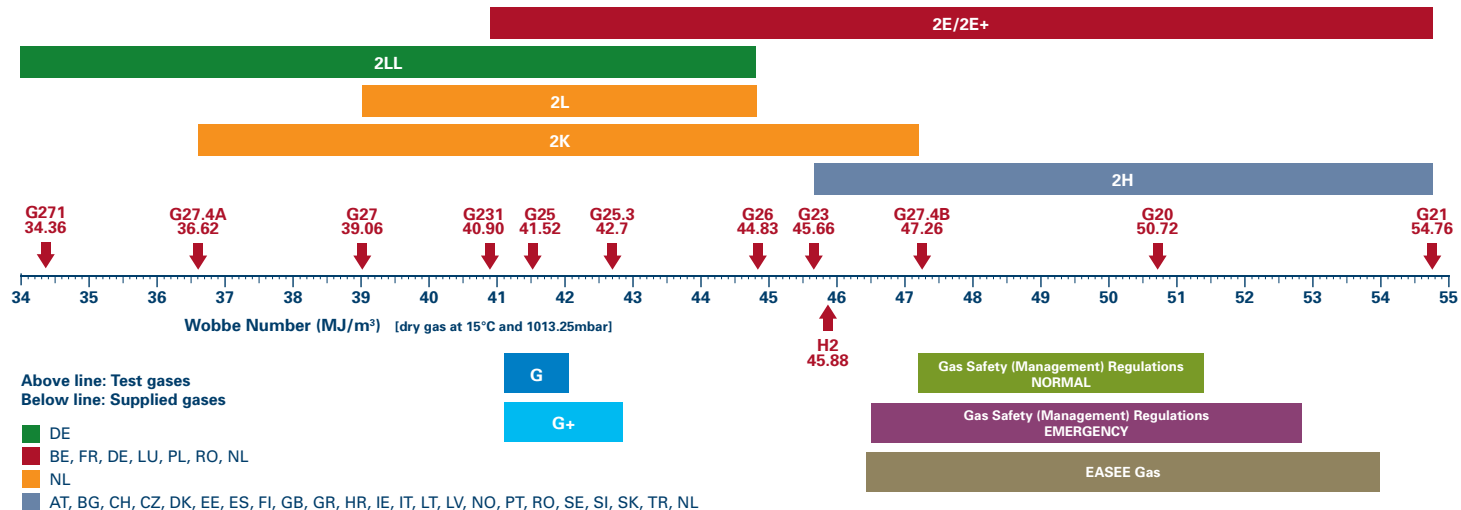

# EUROPEAN GAS CATEGORIES

- + Gas quality
- + Gas dispersion safety
- + Appliance testing