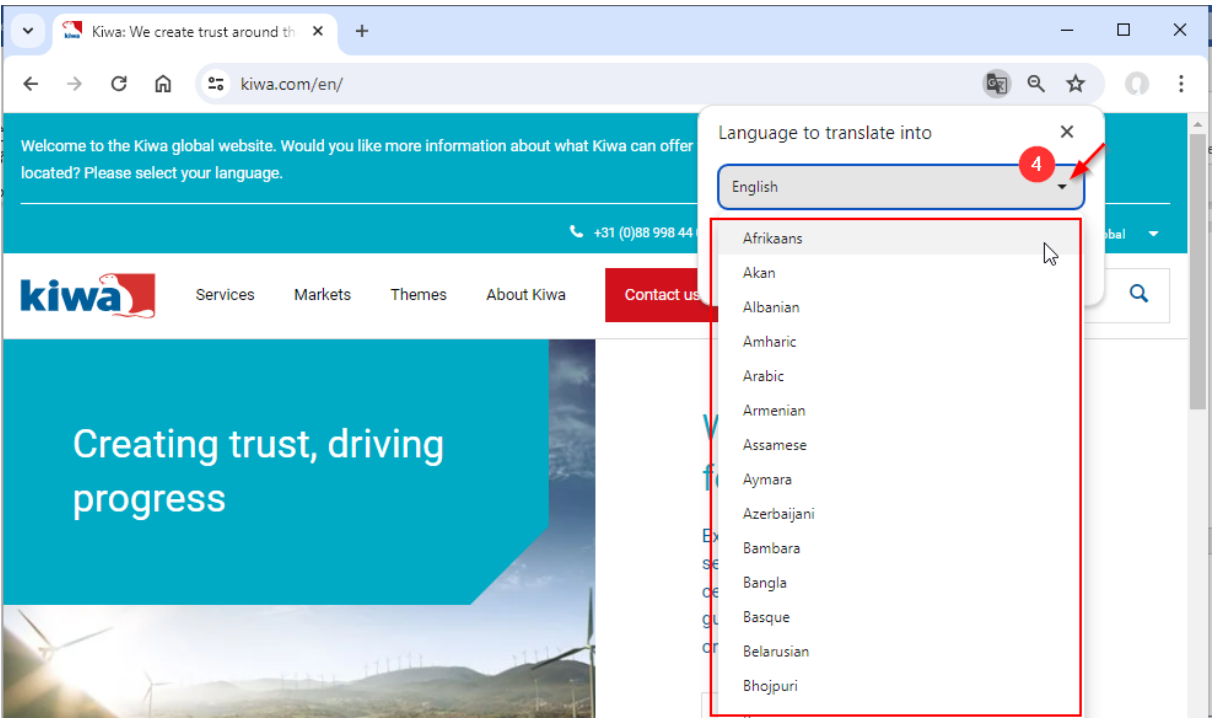

Section 1: **Activate the translation feature.**

Once you have entered our website kiwa.com (1), go to the end of the address bar and click on the three dots (2). Look for the feature translate (3) and click on it. The icon will appear on the address bar.

Section 2: **Select language**

Click on the icon  , a new window pops up (1), then click on the three dots (2) and then on the option Choose another language (3). Afterwards, a new window with more than 60 languages will pop up, choose the language you want to select and click on it. Immediately, the whole content of the website is translated.