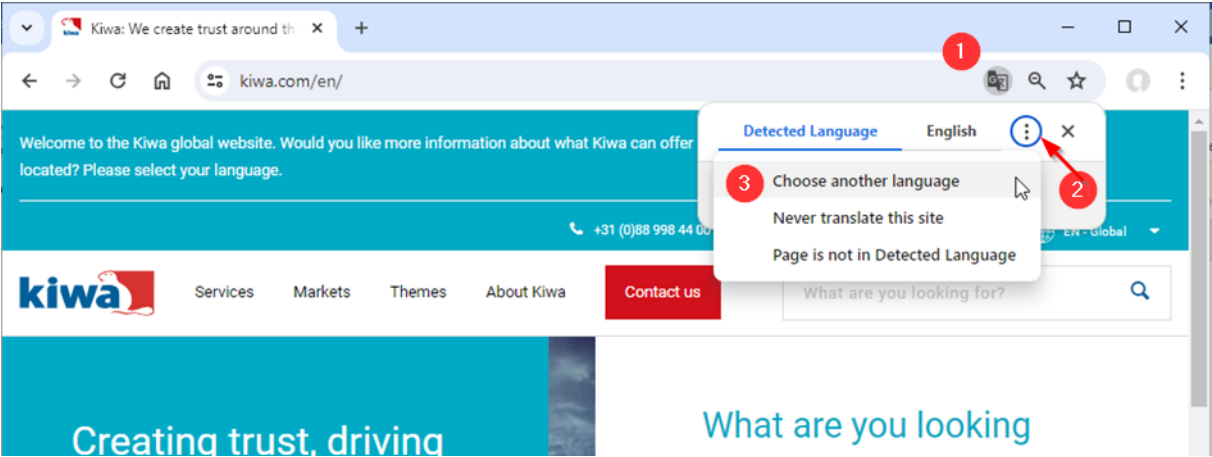

Section 1: **Activate the translation feature.**

Once you have entered our website kiwa.com (1), go to the end of the address bar and click on the three dots (2). Look for the feature translate (3) and click on it. The icon will appear on the address bar.

Section 2: **Select language**

Click on the icon  , a new window pops up (1), then click on the three dots (2) and then on the option Choose another language (3). Afterwards, a new window with more than 60 languages will pop up, choose the language you want to select and click on it. Immediately, the whole content of the website is translated.