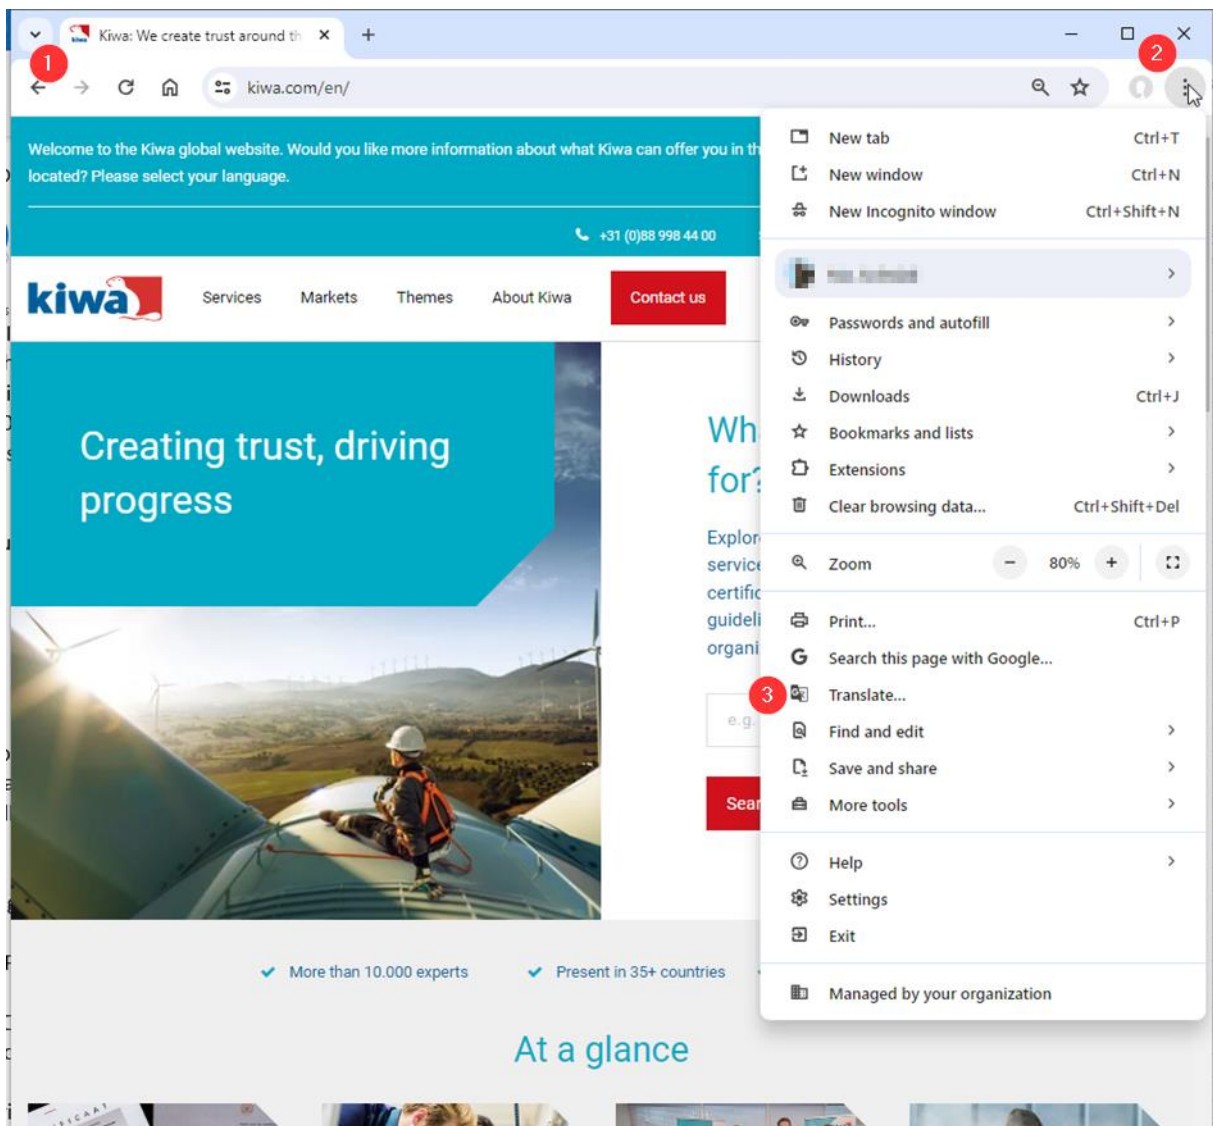

Section 1: **Activate the translation feature.**

Once you have entered our website kiwa.com (1), go to the end of the address bar and click on the three dots (2). Look for the feature translate (3) and click on it. The icon will appear on the address bar.

Section 2: **Select language**

Click on the icon  , a new window pops up (1), then click on the three dots (2) and then on the option Choose another language (3). Afterwards, a new window with more than 60 languages will pop up, choose the language you want to select and click on it. Immediately, the whole content of the website is translated.